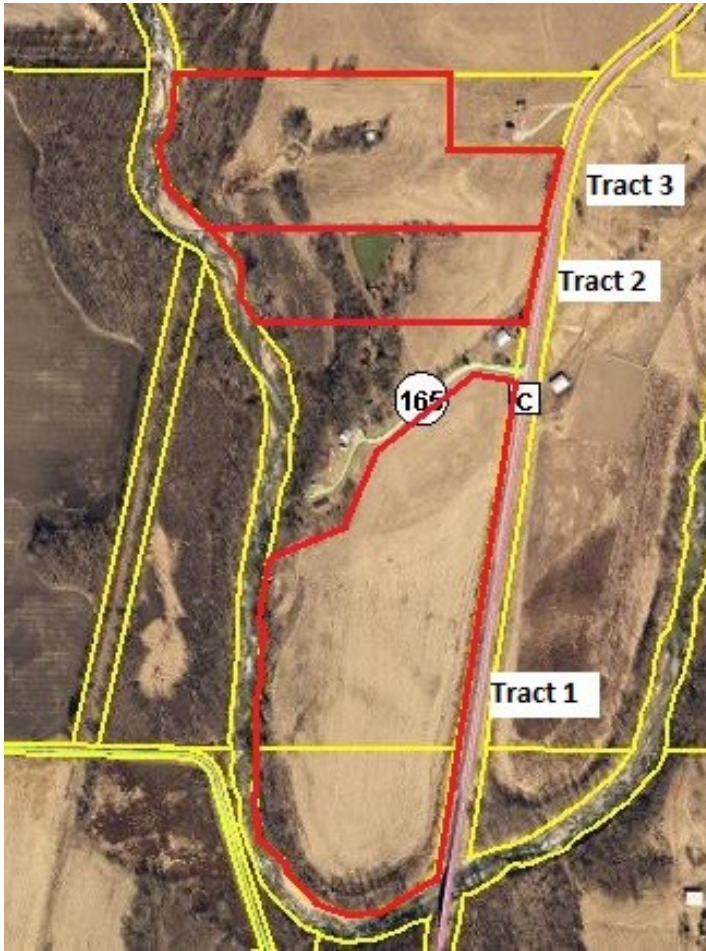

# LAND AUCTION

7712 State Hwy C, Rosendale, MO  
**Online Bidding Only**  
Now thru April 10th

*Friday*  
**April 10th**  
1:00 PM, 2020

**58 Acres m/l**  
**Ultimate Choice Land Auction**  
58 acres m/l to be offered ultimate choice. Located on State Rte C south of Rosendale, MO. Bid on it as a whole or 1, 2, or 3 combined tracts.

**Tract 1 - 31 acres m/l,**  
**Tract 2 - 10 acres m/l,**  
**Tract 3-- 17 acres m/l**

**Bid Live or Online !**

[www.westcentrauctionco.com](http://www.westcentrauctionco.com)

**Auctioneers Note:** This property/location would make a nice place to build a home or add to your farming operation. Bid on it as a whole or 1, 2, or 3 tract combinations. For terms and conditions go to the web site for more information. This property is also available online to bid. Thanks! *Jeff*